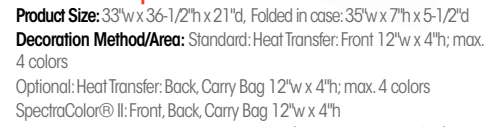

65264 Aluminum LED Flashlight

Product Size: 5-3/4" w x 1-5/8" dia.
Decoration Method/Area: Standard: Laser Engrave: Side 1-1/8" w x 3/8" h
Set-Up Charge: $50(g)
Price Includes: Laser engraving, 1 location
Colors: Silver, Red and Blue

$10.89 (C)
Minimum: 50 | was $12.19