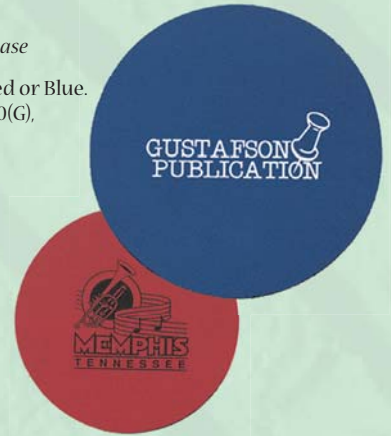

#2000 COASTER...

· Non-Skid Foam Rubber Base

COLORS AVAILABLE: Red or Blue.

SET UP CHARGE: $40.00(G), $25.00(G) on re-orders.

FOB ZIP: 78840

$.49^(c)
500 or more