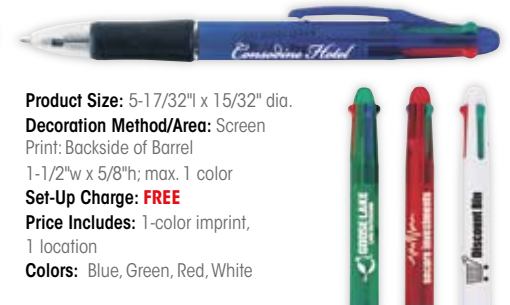

55030 Orbitor Pen

Product Size: 5-1/2" x 15/32" x 15/32" dia.
Decoration Method/Area: Screen Print: Backside of Barrel 1-1/2" w x 5/8" h; max. 1 color
Set-Up Charge: FREE
Price Includes: 1-color imprint, 1 location
Colors: Blue, Green, Red, White

$0.78(A)
Minimum: 300 | was $1.00

40071 Original Bandage Dispenser (white)
40072 Original Colored Dispenser (Both with Standard Bandages)

Includes: 5 standard bandages in a refillable dispenser
Product Size: 4-1/8" w x 1-1/2" h x 1/2" d
Decoration Method/Area: Standard: Screen Print: Front 2" w x 1" h; max. 4 colors
Optional: Screen Print: Back 1-3/4" w x 1" h; max. 1 color
Imprint Colors: 40072: Black, Gold, Silver or White only
Set-Up Charge: $50(g) per location
Price Includes: 1-color imprint, 1 location
40071 Dispenser Color: White
40072 Dispenser Colors: Translucent Orange, Purple, Red, Green, Blue

$0.65(C)
Minimum: 500 | was $0.91

Includes: 5 colored bandages in a refillable dispenser
Product Size: 4-1/8" w x 1-1/2" h x 1/2" d
Decoration Method/Area: Screen Print: Front 2" w x 1" h; max. 4 colors
Optional: Screen Print: Back 1-3/4" w x 1" h; max. 1 color
Set-Up Charge: $50(g)
Price Includes: 1-color imprint, 1 location
Dispenser Color: White

$0.65(C)
Minimum: 500 | was $0.91

40011 Pocket First Aid Kit

Includes: 4 pieces: 2 bandages, first aid cream packet, first aid guide
Product Size: 1-3/4" w x 2-7/8" h x 1/4" d
Decoration Method/Area: Digital 4-Color Process: Outside Front Cover and Outside Back Cover 1-1/2" w x 2" h each location
Set-Up Charge: $50(g)
Price Includes: 4-color process imprint, 2 locations
Color: White

$0.69(A)
Minimum: 500 | was $1.27

40130 SPF-30 Sunscreen Lotion Pocket Pack

Includes: 3 single-use packets
Product Size: 1-3/4" w x 2-7/8" h x 1/4" d
Decoration Method/Area: Digital 4-Color Process: Outside Front Cover and Outside Back Cover 1-1/2" w x 2" h each location
Set-Up Charge: $50(g)
Price Includes: Price includes a 4-color process imprint, 2 locations
Product Color: White

$0.79(A)
Minimum: 500 | was $1.43

40138 SPF-23 Lip Balm

$0.89(A)
Minimum: 250 | was $1.35

55618 Contemporary Pen

$0.93(C)
Minimum: 100 | was $1.21

65073 Anodized Carabiner

Product Size: 5-5/8" w x 1-5/8" h x 1/4" d
Decoration Method/Area: Standard: Laser Engrave: Front 1-11/16" w x 1/8" h
Optional: Laser Engrave: Back 1-11/16" w x 1/8" h
Set-Up Charge: $50(g)
Price Includes: laser engraving, 1 location
Product Colors: Black, Blue, Gold, Green, Orange, Purple, Red and Silver

$1.00(C)
Minimum: 250 | was $1.29

40429 Frosty Clipper First Aid Kit

Product Size: 4-1/4" w x 3-1/2" h x 1/2" d
Decoration Method/Area: Screen Print: Front 2-1/2" w x 1-1/2" h; max. 1 color
Set-Up Charge: $50(g)
Price Includes: 1-color imprint, 1 location
Colors: Frosty Blue, Frosty Red and Frosty White

$3.27(A)
Minimum: 150 | was $4.62

45359 Stainless Deal Tumbler - 13 oz.