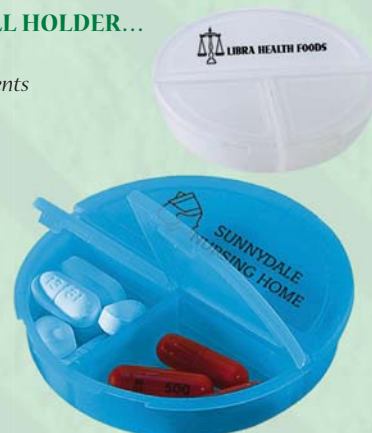

$.59(c)
500 or more

Page 275
2012 Catalog