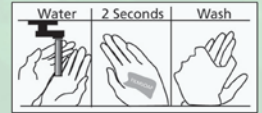

$.75 to $.95

#8706 EYEGLASS CLEANER AND CASE...

- Attractive Case
- 20 Sheets Of Lens Cleaning Paper
- Perfect For Handbag Or Briefcase

COLORS AVAILABLE: Translucent: Blue or Frosted.
SET UP CHARGE: $40.00(G) per color, per side. $25.00(G) on re-orders.

$.89(c)
250 or more

Page 264
2012 Catalog

#9074 - 7.5ML BREATH SPRAY...

- Peppermint Flavor
- FDA Approved

COLOR AVAILABLE: Clear with White Cap.
SET UP CHARGE: $50.00(G) 1-4 color or a 4 color process. • Re-orders: $25.00(G)
FOB ZIP: 33634

$.89(c)
250 or more

Page 269
2012 Catalog

New!

#9047 - 1 OZ. HAND SANITIZER...

- FDA Approved
- Push Top Lid

COLOR AVAILABLE: Clear.
SET UP CHARGE: $50.00(G) 1-4 color or a 4 color process. • Re-orders: $25.00(G)
FOB ZIP: 33634

$.89(c)
250 or more

Page 266
2012 Catalog

#8705 SOAP FILM AND CASE...

- 10 Pieces Of Soap Film Strips
- Instructions Included

COLORS AVAILABLE: Translucent: Blue or Frosted.
SET UP CHARGE: $40.00(G) per color, per side. $25.00(G) on re-orders.

$.89(c)
250 or more

Page 265
2012 Catalog

#97 - 6" BAG CLIP...

COLORS AVAILABLE: Solid: White. Translucent: Blue or Red.
SET UP CHARGE: $40.00(G) per color, per side. $25.00(G) on re-orders.

$.89(c)
250 or more

Page 297
2012 Catalog

#2145 ICE CREAM SCOOPER...

- FDA Approved

COLOR AVAILABLE: White.
SET UP CHARGE: $40.00(G) per color. $25.00(G) on re-orders.

$.89(c)
250 or more

Page 296
2012 Catalog

#2184 MINI FOLDABLE VASE...

- Folds Flat
- Forms Shape When Filled With Water
- Great For Mailings Or Handouts

COLORS AVAILABLE: Clear With Translucent: Carolina Blue, Pink, Fuchsia, Lime Green, Orange, Purple, Red, Charcoal or Royal Blue.
SET UP CHARGE: $40.00(G) per color. $25.00(G) on re-orders.

$.89(c)
250 or more

Page 289
2012 Catalog