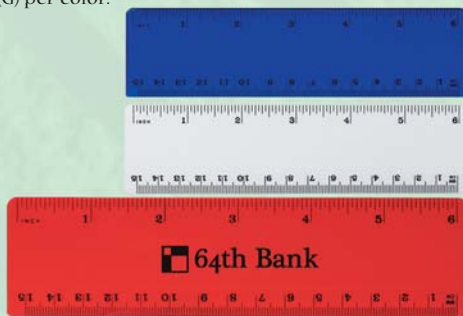

#1636 PLASTIC 6" RULER...

COLORS AVAILABLE: *Translucent:* Red, Blue. *Solid:* White.

SET UP CHARGE: $40.00(G) per color. $25.00(G) on re-orders.

$.43(c)
500 or more

Page 412
2012 Catalog

#1632 ID/CARD HOLDER...

- Two Inside Pockets
- Great For Handouts Or Mailings

COLORS AVAILABLE: *Frosted:* Red, Blue, Green or White.

SET UP CHARGE: $40.00(G) per color. $25.00(G) on re-orders.

$.45(c)
500 or more

New!

Page 186
2012 Catalog